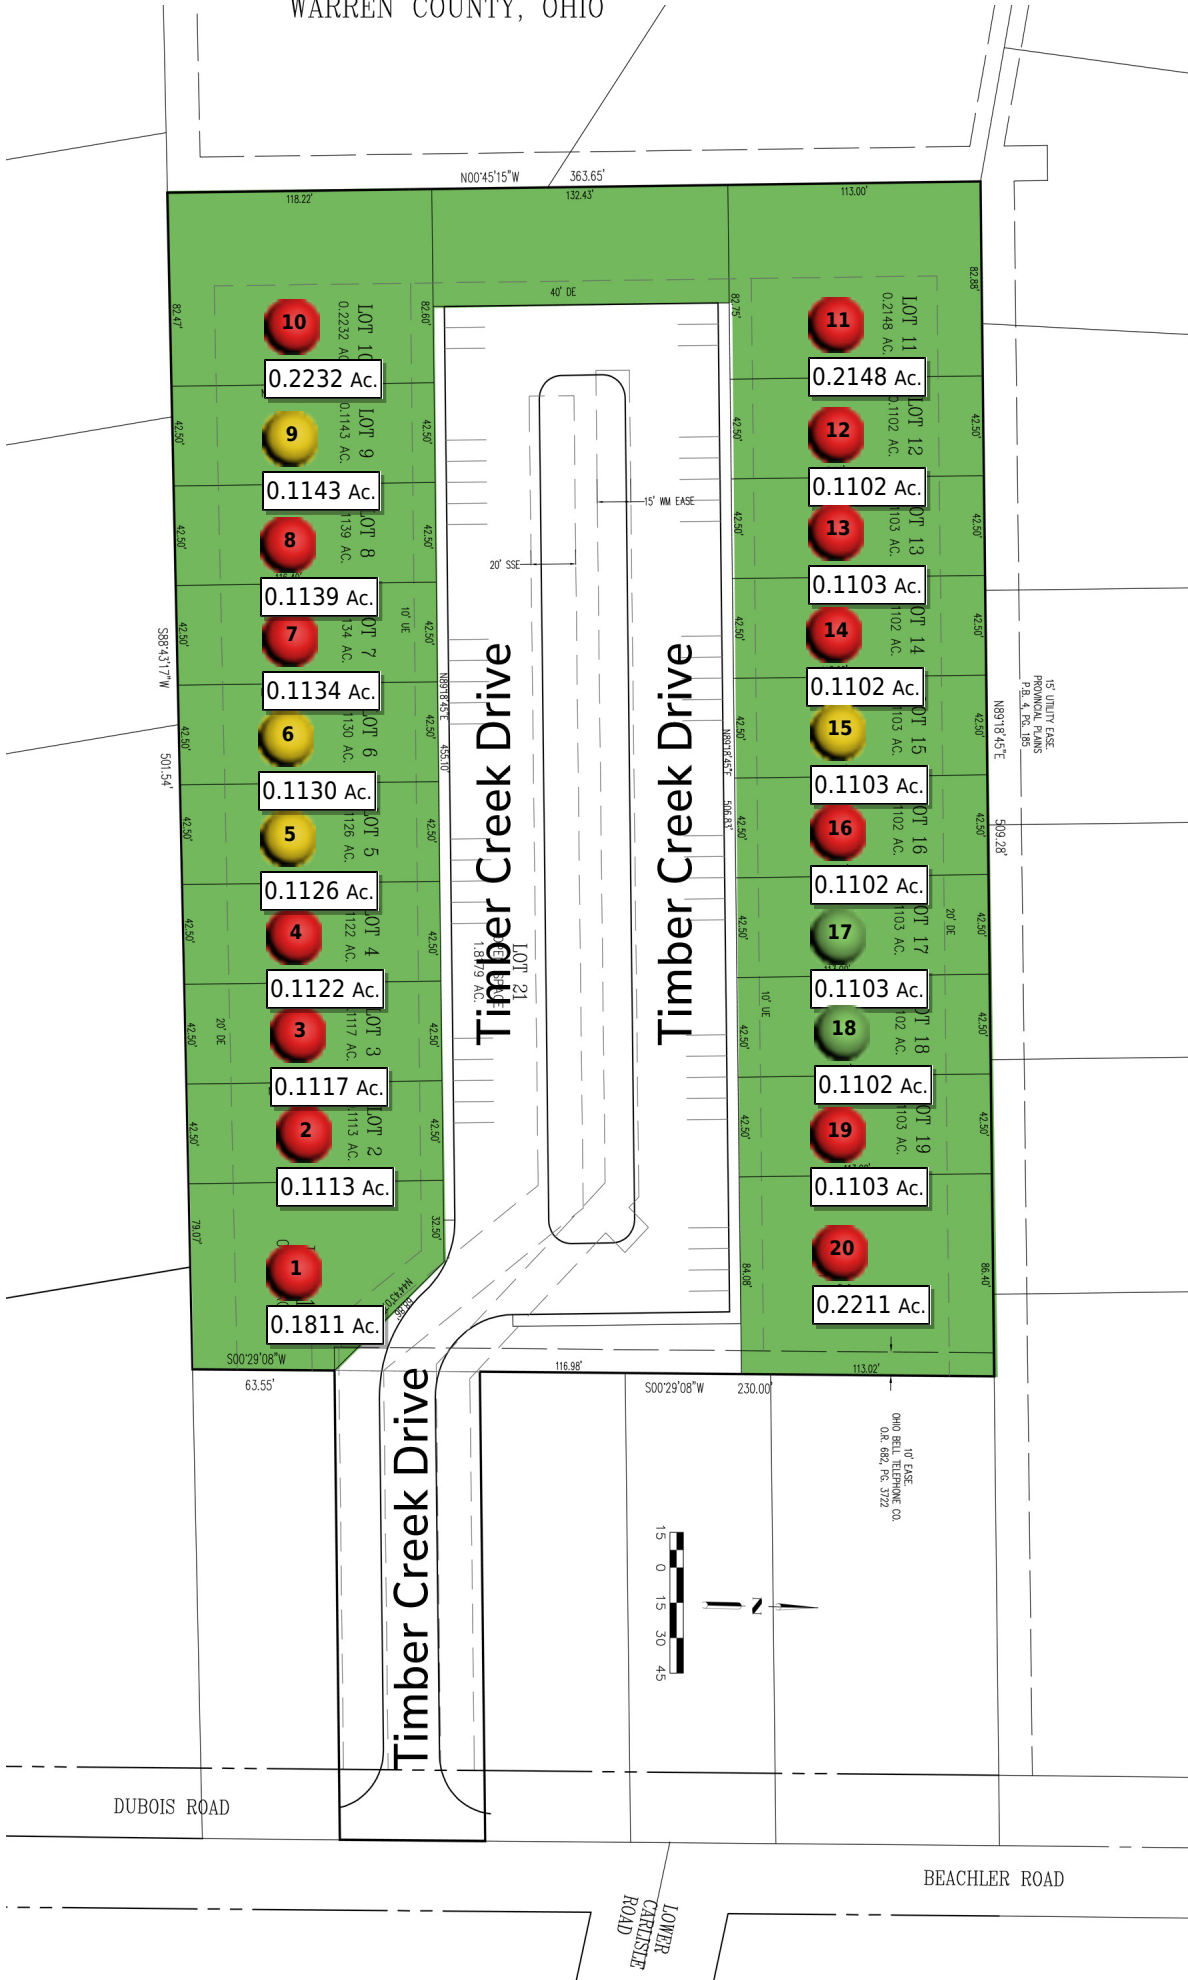

ASSOCIATE CONSTRUCTION

Builder of fine custom homes

MARKETING PLAT
TIMBER CREEK OF CARLISLE
CITY OF CARLISLE
WARREN COUNTY, OHIO

Lot Premiums for TIMBER CREEK

Lot #	Premium
1	Sold
2	Sold
3	Sold
4	Sold
5	Included
6	Included
7	Sold
8	Sold
9	Included
10	Sold
11	Sold
12	Sold
13	Sold
14	Sold
15	Included
16	Sold
17	Included
18	Included
19	Sold
20	Sold